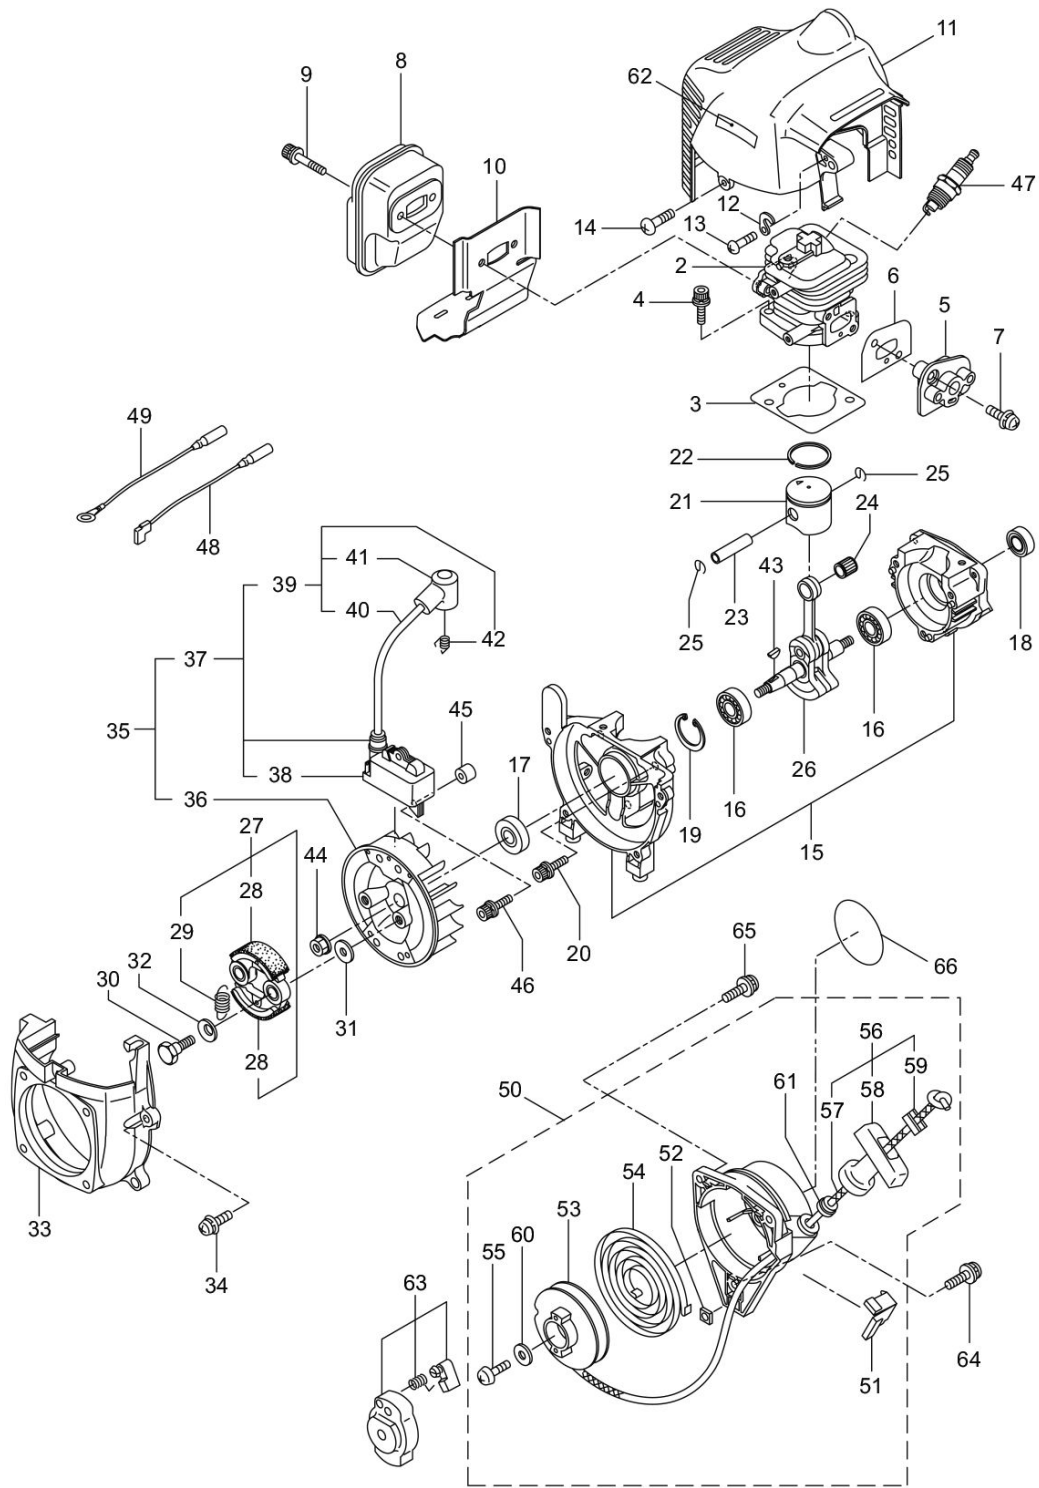

GK2100S
4. ENGINE

Status	Position	Parts Number	Parts Name	Unit Quantity	Lot Order Quantity	Parts Lead Time	Remarks	Maker code
	1	859405	EE200/36(GK2100S)	1			EE200/36	
	2	268608	CYLINDER	1		43	New gasket required	
	3	283420	GASKET	1	5	37		
	4	267290	CAP SCREW	2	5	33	M5x20	
	5	263772	INSULATOR ASSY	1		33	New gasket required	
	6	267049	GASKET	1	5	33		
	7	269826	SCREW	2	10	33	M5x25	
	8	281524	MUFFLER	1		33		
	9	266264	CAP SCREW	2	5	33	M5x50	
	10	280409	GASKET	1		33		
	11	282926	TOP COVER	1		33		
	12	283983	HOOK	1		38		
	13	283984	TAPPING SCREW	1	5	30	M3x10	
	14	280144	TAPPING SCREW	1	10	33		
△	15	273674	CRANKCASE	1		33		
	16	280488	BEARING 6001C3	2		30	PPL 6001	
	17	261492	OIL SEAL	1		58	ISCD12287	
	18	261386	OIL SEAL	1		58	ISCD12227	
	19	055185	SNAP RING #28	1	5	35	H28	
	20	261612	CAP SCREW	3	10	33	M5x30	
	21	261032	PISTON	1		53		
	22	261158	PISTON RING	1		53		
	23	261036	PISTON PIN	1		43		
	24	288520	NEEDLE BEARING	1		68		
	25	261576	CLIP PISTON	2		33		
	26	283879	CRANKSHAFT COMPLETE	1		33		
	27	269168	CLUTCH ASSY	1		58	Incl.28,29	
*	28	269169	CLUTCH SHOE	2		33	(2)required	
	29	269173	SPRING	1		33		
	30	269647	CLUTCH BOLT	2		33		
	31	269175	WASHER	2	10	53	6.1x15x1.6	
	32	261777	WAVE WASHER	2	10	33		
	33	283386	FAN COVER	1		45		
	34	269831	SCREW	4	5	33	M5x20	
	35	283567	MAGNETO ASSY	1		58	Incl.36-42	
	36	283397	ROTOR	1		76		
	37	283645	IGNITION COIL ASSY	1		76	Incl.38-42	
	38	283722	COIL	1		33		
	39	283646	CORD ASSY	1		33	Incl.40-42	
	40	283647	CORD	1		33		
	41	283178	PLUG CAP	1		33		
	42	272805	CONNECTOR	1		33		
	43	261076	WOODRUFF KEY 3X10	1	5	43	3x10	
	44	261417	NUT ROTOR M8	1	5	33	M8	
	45	280381	SPACER	2	5	33		
	46	261256	BOLT	2	10	33	M4x25	
	47	262483	SPARK PLUG NGK BPMR6Y	1		33	NGK BPMR6Y	
	48	269722	LEAD	1		33		
	49	282880	WIRE LEAD	1		33		
	50	273093	STARTER ASSY	1		58	Incl.51-61	
	51	288500	PLATE	1		33		
	52	269423	NUT	1	10	33		
	53	280492	REEL	1		33		
	54	287421	SPRING	1		33		
	55	280494	SCREW SET	1	5	33		
	56	280495	ROPE ASSY	1		33	Incl.57-59	
	57	283616	STARTER ROPE	1		33		
	58	280497	STARTER KNOB	1		33		
	59	280550	STOPPER	1		31		
	60	280547	WASHER	1	10	33		
	61	280548	COLLAR	1		30