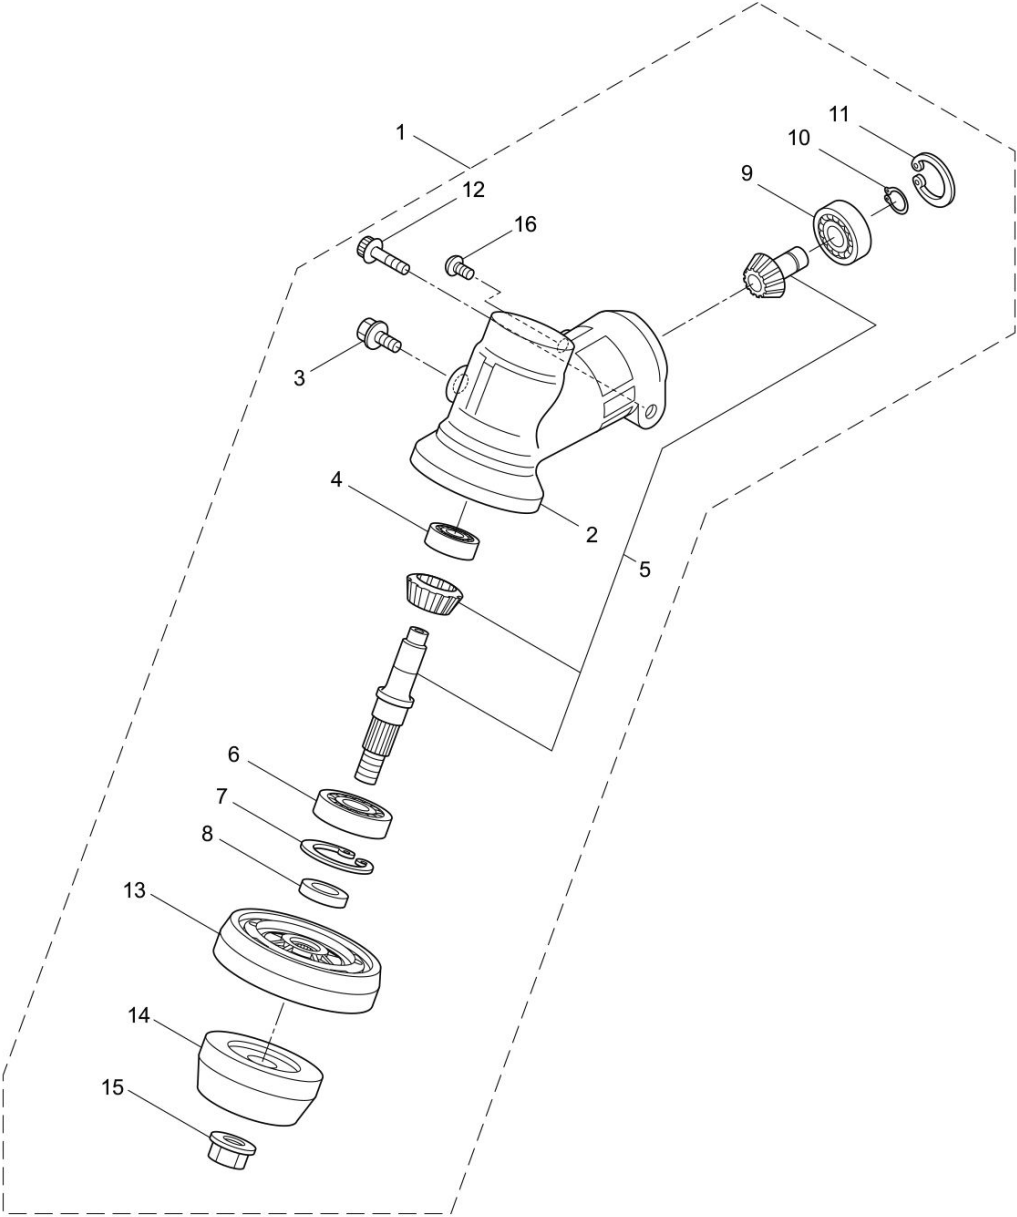

GK2100S
3. GEAR CASE

Status	Position	Parts Number	Parts Name	Unit Quantity	Lot Order Quantity	Parts Lead Time	Remarks		Maker code
	1	232070	GEAR CASE ASSY	1		43	Incl.2-16		
	2	226284	GEAR HOUSING	1		52			
	3	225897	BOLT	1	10	33	M6x8		
	4	226285	BEARING #626	1		23	#626		
	5	227108	GEAR SET	1		33			
	6	112184	BEARING 6000DDU	1		30	#6000DDU		
	7	054676	RING SNAP	1	5	30	#26		
	8	225898	WASHER	1		33	10x16xt2.6		
	9	226286	BEARING	1		13	#609ZZ		
	10	228477	C-SHAPED RING	1	5	30	#9		
	11	140270	C-SHAPED SNAP RING	1	5	28	#24		
	12	261246	CAP SCREW	1	10	33	M5x25		
	13	225891	BOSS ADAPTER	1		33			
	14	225892	BOSS B	1		33			
	15	225893	NUT	1	5	33	M8		
	16	219087	CAP SCREW	1	10	35	M5x10