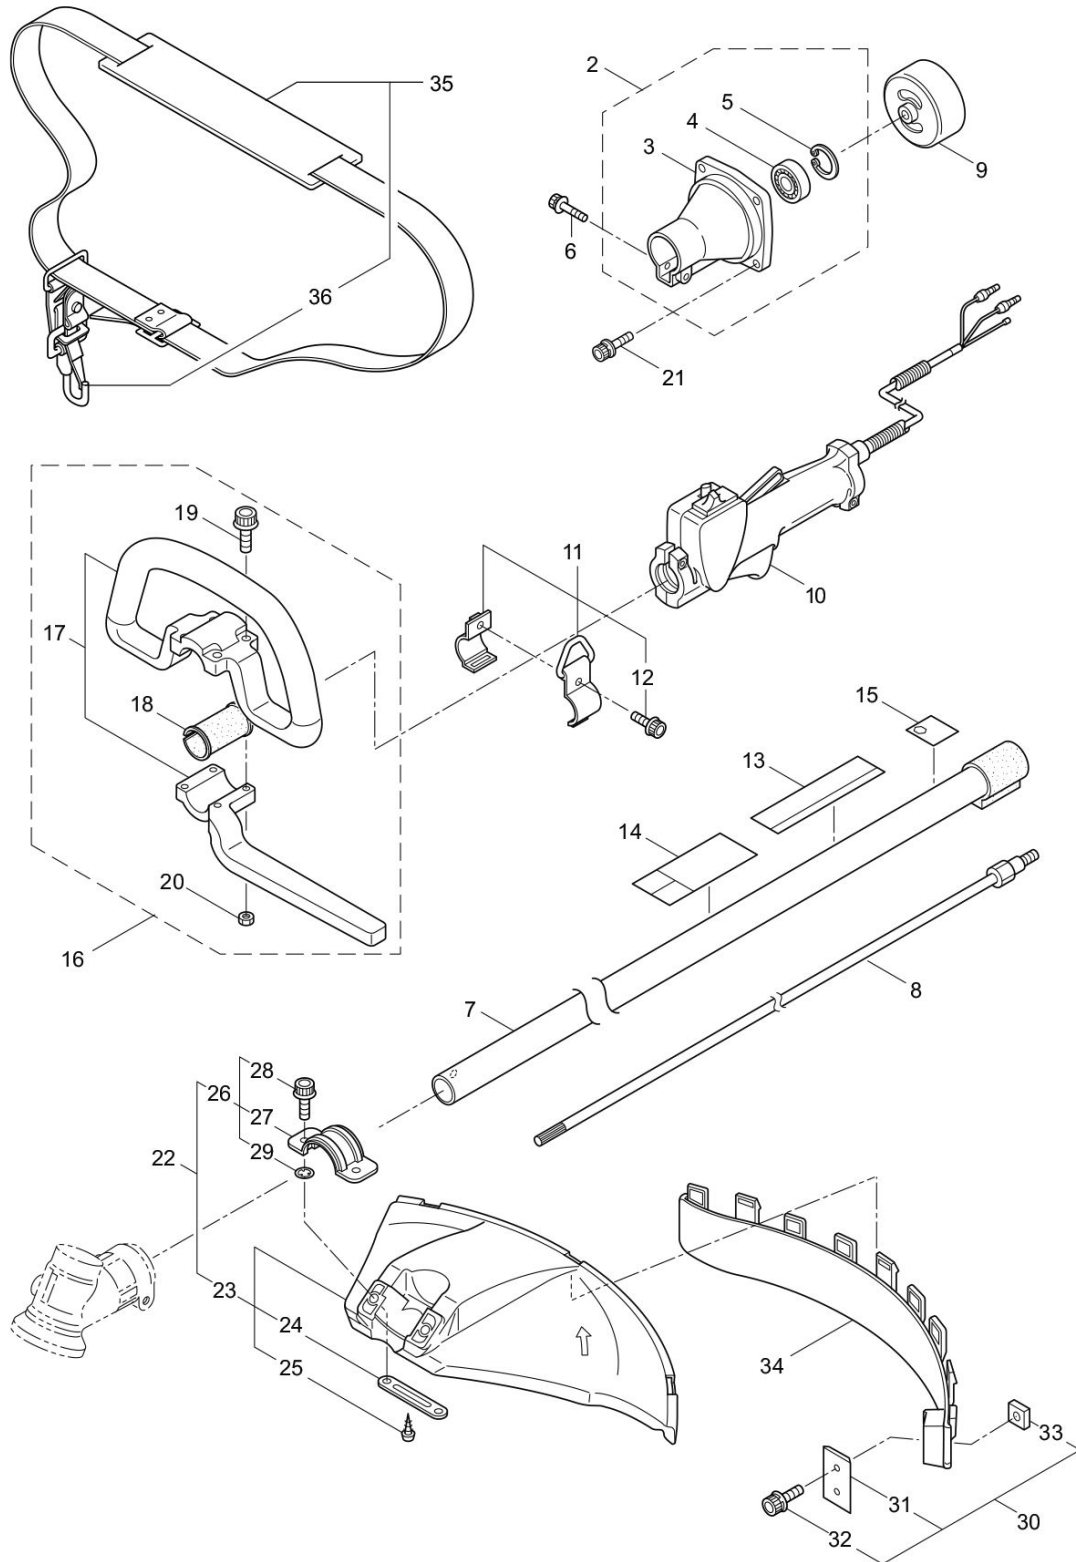

GK2100S  
2. MAIN BODY

Status	Position	Parts Number	Parts Name	Unit Quantity	Lot Order Quantity	Parts Lead Time	Remarks		Maker code
	1	364314	GK2100S(GARMEC)	1					
	2	221473	CLUTCH HOUSING ASSY	1		58	Incl.3-5		
	3	221474	CLUTCH HOUSING	1		33			
	4	016405	BEARING #6200ZZ	1		35	#6200ZZ		
	5	013825	SNAP RING	1	5	30	#30		
	6	261612	CAP SCREW	1	10	33	M5x30		
	7	224123	DRIVESHAFT TUBE	1		33			
	8	226399	DRIVESHAFT ASSY	1		58			
	9	229091	CLUTCH DRUM ASSY	1		33			
	10	223153	THROTTLE LEVER ASSY	1		53			
	11	215533	HANGING BRACKET ASSY	1		33	Incl.12		
	12	261762	SCREW	1	10	33	M5x14		
	13	235686	NAME PLATE	1			GK2100S		
	14	223188	CAUTION MARK	1		33			
	15	233477	LABEL	1		30	110dBA		
	16	224324	LOOP HANDLE ASSY	1		58	Incl.17-20		
	17	222520	LOOP HANDLE	1		33			
	18	213171	HANDLE BRACKET RUBBER	1		40			
	19	215608	CAP SCREW	4	10	33	M5x30x16		
	20	081027	NUT	4	10	30	M5		
	21	261250	CAP SCREW	4	10	33	M5x20		
	22	235690	COVER ASSY	1		33	Incl.23-29		
	23	235691	COVER ASSY	1		58	Incl.24,25		
	24	227819	THREADED BRACKET	1		33			
	25	221580	SCREW	1	10	33	4x8		
	26	232076	RETAINER	1		33	Incl.27-29		
	27	227820	BRACKET	1		30			
	28	220632	CAP SCREW	2	10	33	M6x30		
	29	231704	WASHER	2		33	6x13xt1.0		
	30	231882	CUTTER ASSY	1		58	Incl.31-33		
	31	230747	CORD CUTTER	1		33			
	32	261250	CAP SCREW	1	10	33	M5x20		
	33	228325	SQUARE NUT	1	10	33			
	34	231033	COVER EXTENTION	1		33			
	35	220533	SHOULDER STRAP ASSY	1		58	Incl.36		
	36	231657	HOOK	1		33			

Status	Position	Parts Number	Parts Name	Unit Quantity	Lot Order Quantity	Parts Lead Time	Remarks		Maker code
	62	284587	LABEL	1		33			
	63	287399	STARTER PULLEY ASSY	1		33			
	64	269833	SCREW	1	5	33	M4x16		
	65	280489	SCREW	2	10	33	M4x20		
	66	273272	LABEL	1					