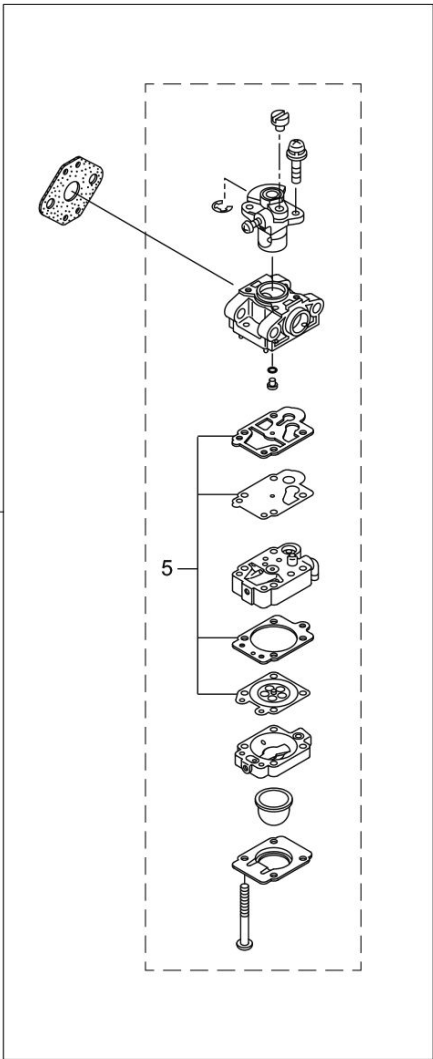

## CONTENTS

1. PARTS KIT.....	1
2. MAIN BODY .....	3
3. GEAR CASE.....	5
4. ENGINE .....	7
5. CARBURETOR, FUEL TANK .....	11
6. ACCESSORIES .....	13

2020. 12.

**MARUYAMA**

P/N 523697-4

GK2100S  
1. PARTS KIT

1

2

3

4

5

6

Status	Position	Parts Number	Parts Name	Unit Quantity	Lot Order Quantity	Parts Lead Time	Remarks		Maker code
	1	247678	CYLINDER KIT	1		8			
	2	247679	PISTON KIT	1		75			
	3	246924	CLUTCH KIT	1		62			
	4	247866	CARBURETOR KIT	1	5	8	Incl.5		
	5	247867	CARBURETOR PARTS KIT	1	5	50			
	6	247864	FUEL HOSE/FILTER KIT	1	5	61			

Status	Position	Parts Number	Parts Name	Unit Quantity	Lot Order Quantity	Parts Lead Time	Remarks		Maker code
	62	284587	LABEL	1		33			
	63	287399	STARTER PULLEY ASSY	1		33			
	64	269833	SCREW	1	5	33	M4x16		
	65	280489	SCREW	2	10	33	M4x20		
	66	273272	LABEL	1					